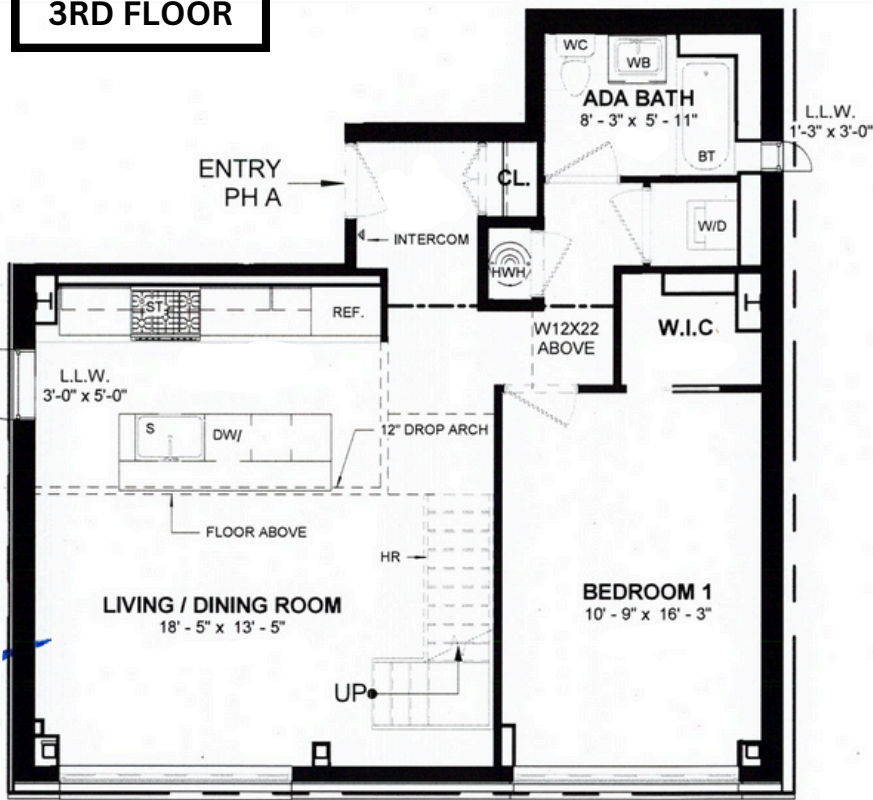

3RD FLOOR

ROOF

4TH FLOOR

| (Condo) APT-PH A Area Schedule | | |
|--------------------------------|-----------|----------|
| Room Type | Level | Area |
| PHA | 3rd Floor | 910 SF |
| PHA | 4th Floor | 619 SF |
| PHA | Roof | 824 SF |
| | | 2,353 SF |