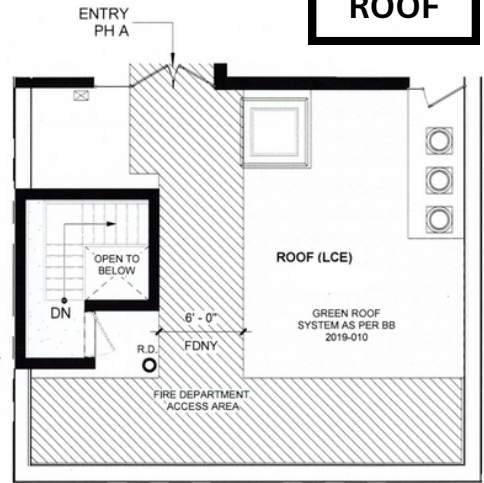

3RD FLOOR

ROOF

4TH FLOOR

| (Condo) APT-PH A Area Schedule | | |
|--------------------------------|-----------|----------|
| Room Type | Level | Area |
| PHA | 3rd Floor | 910 SF |
| PHA | 4th Floor | 619 SF |
| PHA | Roof | 824 SF |
| | | 2,353 SF |