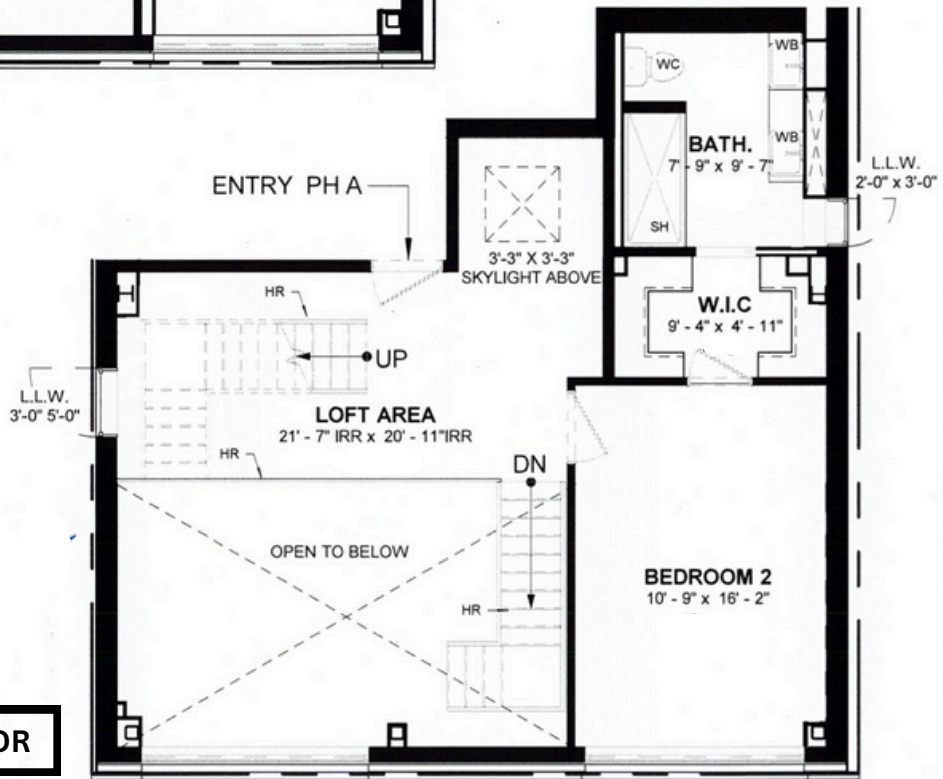

3RD FLOOR

ROOF

4TH FLOOR

| (Condo) APT-PH A Area Schedule | | |
|--------------------------------|-----------|----------|
| Room Type | Level | Area |
| PHA | 3rd Floor | 910 SF |
| PHA | 4th Floor | 619 SF |
| PHA | Roof | 824 SF |
| | | 2,353 SF |