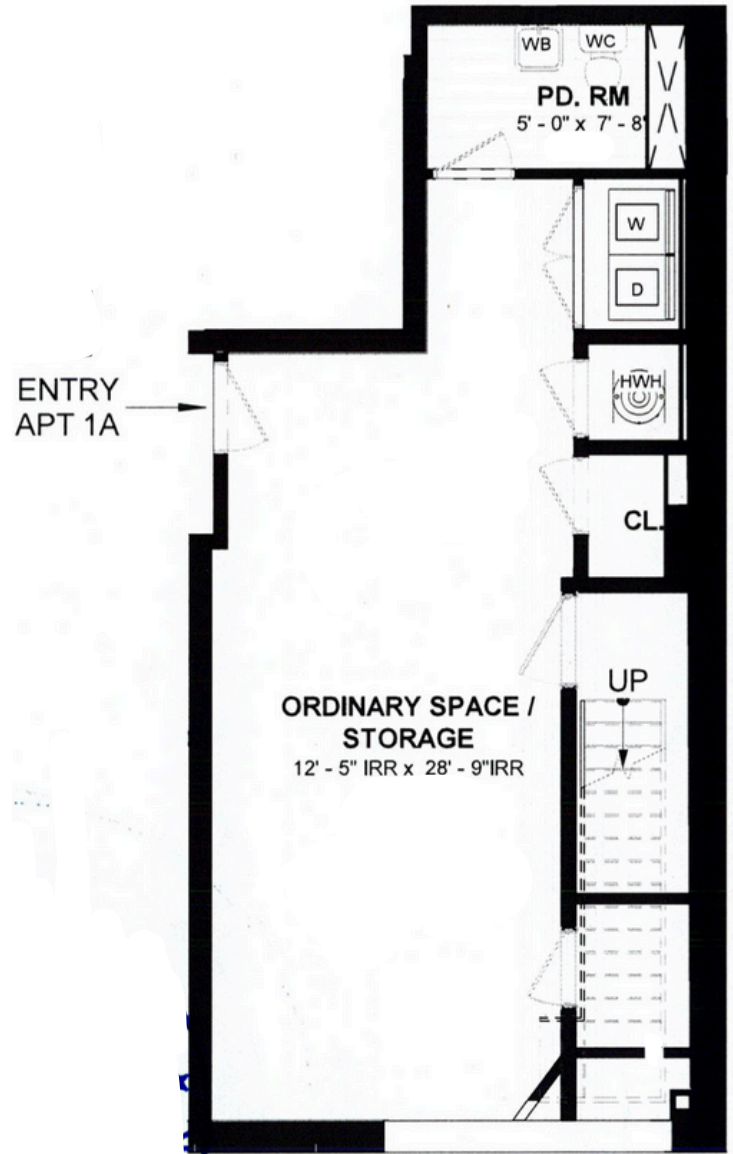

**1ST FLOOR**

**LOWER LEVEL**

(Condo) APT-1A Area Schedule

Room Type	Level	Area
APT. 1A	Lower Level	638 SF
APT. 1A	1st Floor	663 SF
		1,301 SF