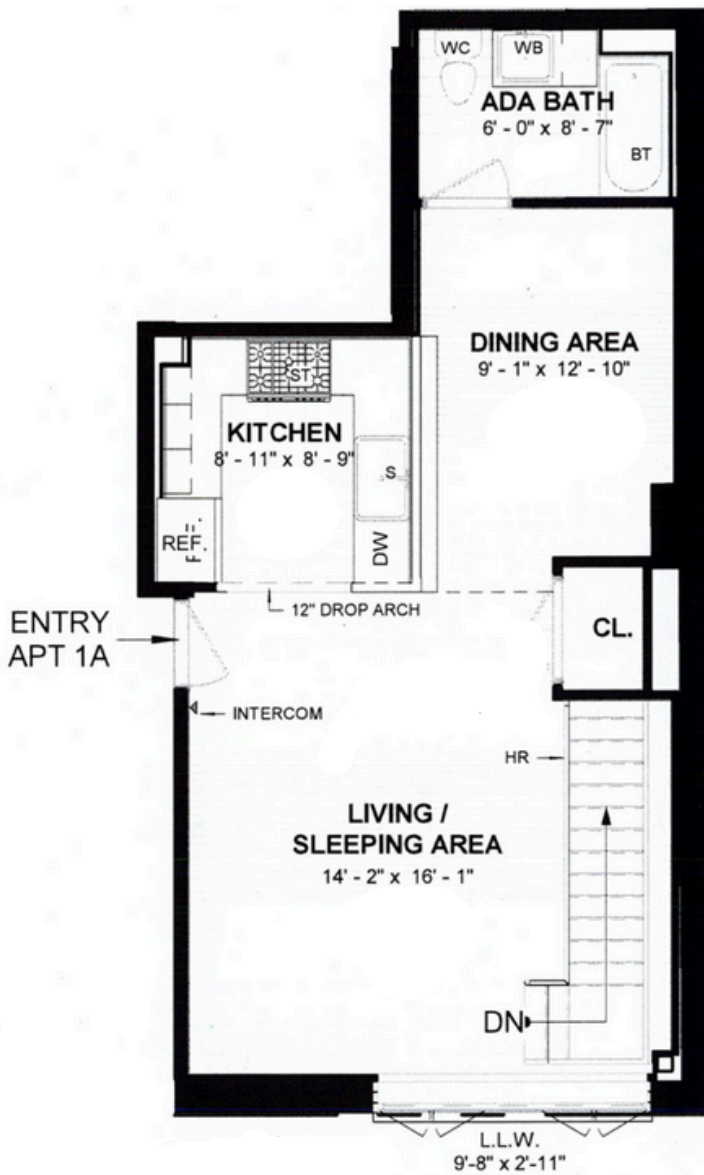

**1ST FLOOR**

**LOWER LEVEL**

(Condo) APT-1A Area Schedule

Room Type	Level	Area
APT. 1A	Lower Level	638 SF
APT. 1A	1st Floor	663 SF
		1,301 SF